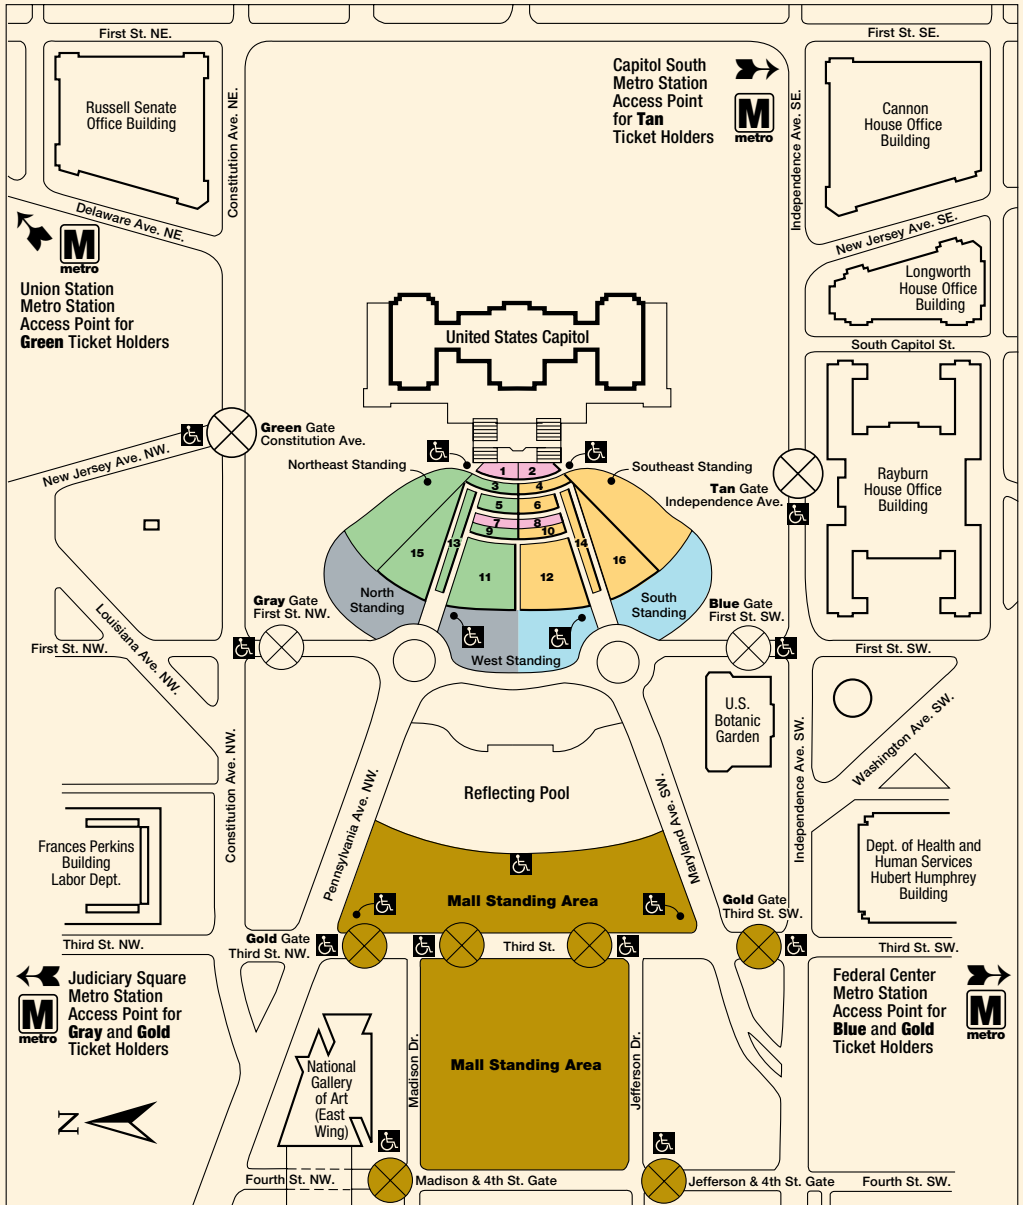

**Mall:** Ticket holders with **gold** tickets must use access points into the ticketed areas located at Third Street and Independence Avenue, SW. or Third Street and Pennsylvania Avenue, NW. They may also enter at Madison Drive and Fourth Street or Jefferson Drive and Fourth Street on the Mall.

The public will be allowed to line the street to view the Parade west of New Jersey and Constitution Avenues, NW. The crowds will be required to stay behind the police lines along the curb.

Please be advised to dress appropriately for the weather.

Please be advised that you must leave ticketed area as soon as the event is over. Signs will be posted directing you to Metro subway stations, as well as to the Parade area.

# Inauguration Ceremonies

January 20, 2001

The Capitol of the United States of America  
City of Washington

Locations of Gates and Guest Sections for Ticket Holders

Please Note:  
♿ Accessible  
Entrances